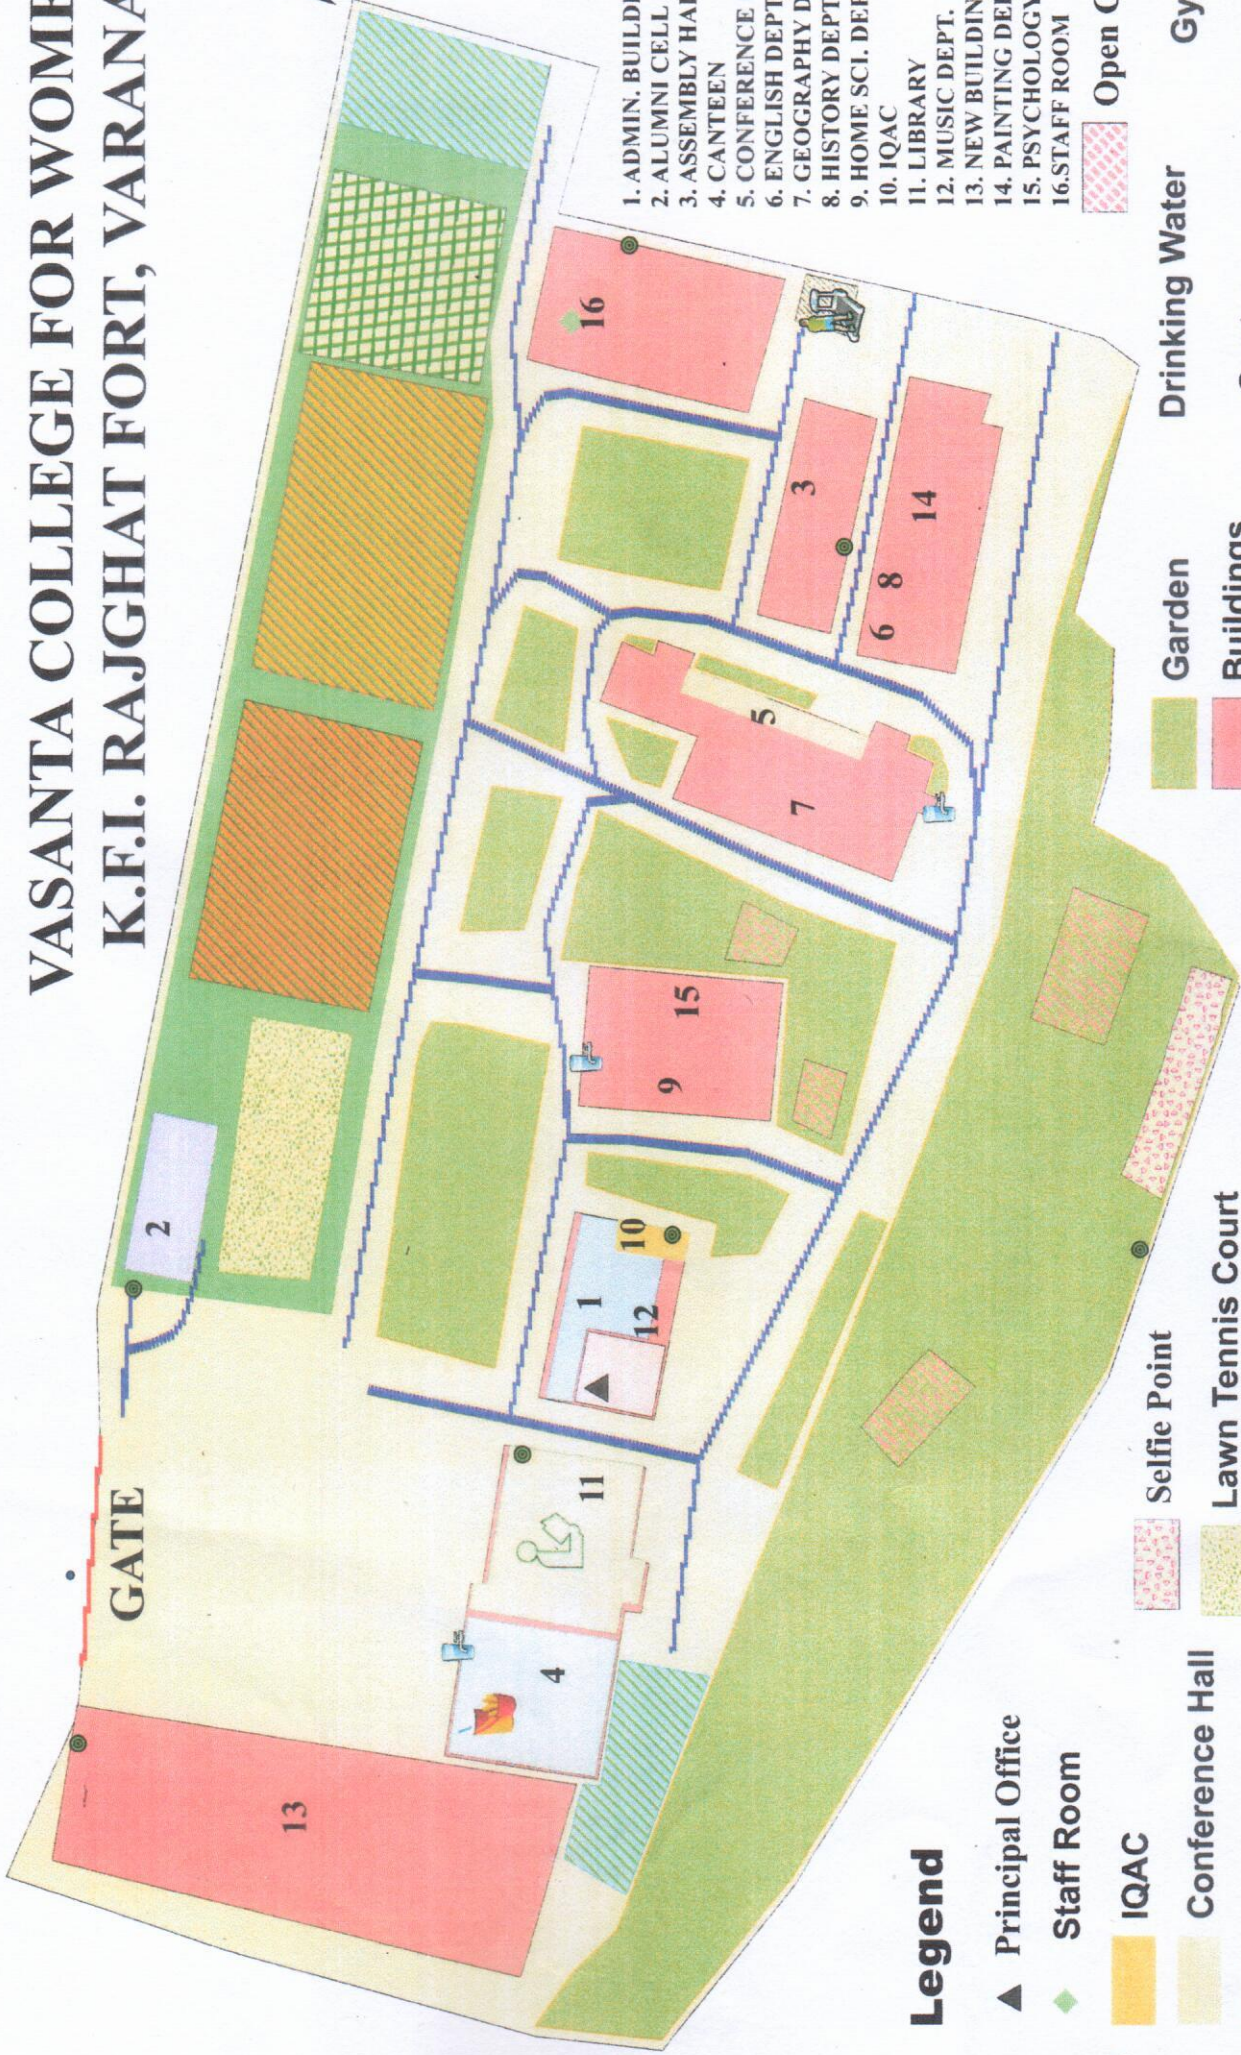

VASANTA COLLEGE FOR WOMEN K.F.I. RAJGHAT FORT, VARANASI

1. ADMIN. BUILDING
2. ALUMNI CELL
3. ASSEMBLY HALL
4. CANTEEN
5. CONFERENCE HALL
6. ENGLISH DEPT.
7. GEOGRAPHY DEPT.
8. HISTORY DEPT.
9. HOME SCI. DEPT.
10. IQAC
11. LIBRARY
12. MUSIC DEPT.
13. NEW BUILDING
14. PAINTING DEPT.
15. PSYCHOLOGY DEPT.
16. STAFF ROOM

Legend

- ▲ Principal Office
- ◆ Staff Room
- IQAC
- Conference Hall
- Alumni Cell
- Admin. Building
- Garden
- Buildings
- Ground
- Campus
- Selfie Point
- Lawn Tennis Court
- BasketBall & Badminton Court
- BasketBall Court
- VolleyBall Court
- Student Parking
- Drinking Water
- Canteen
- Toilet
- Open Class
- Gym
- Main Gate
- Road